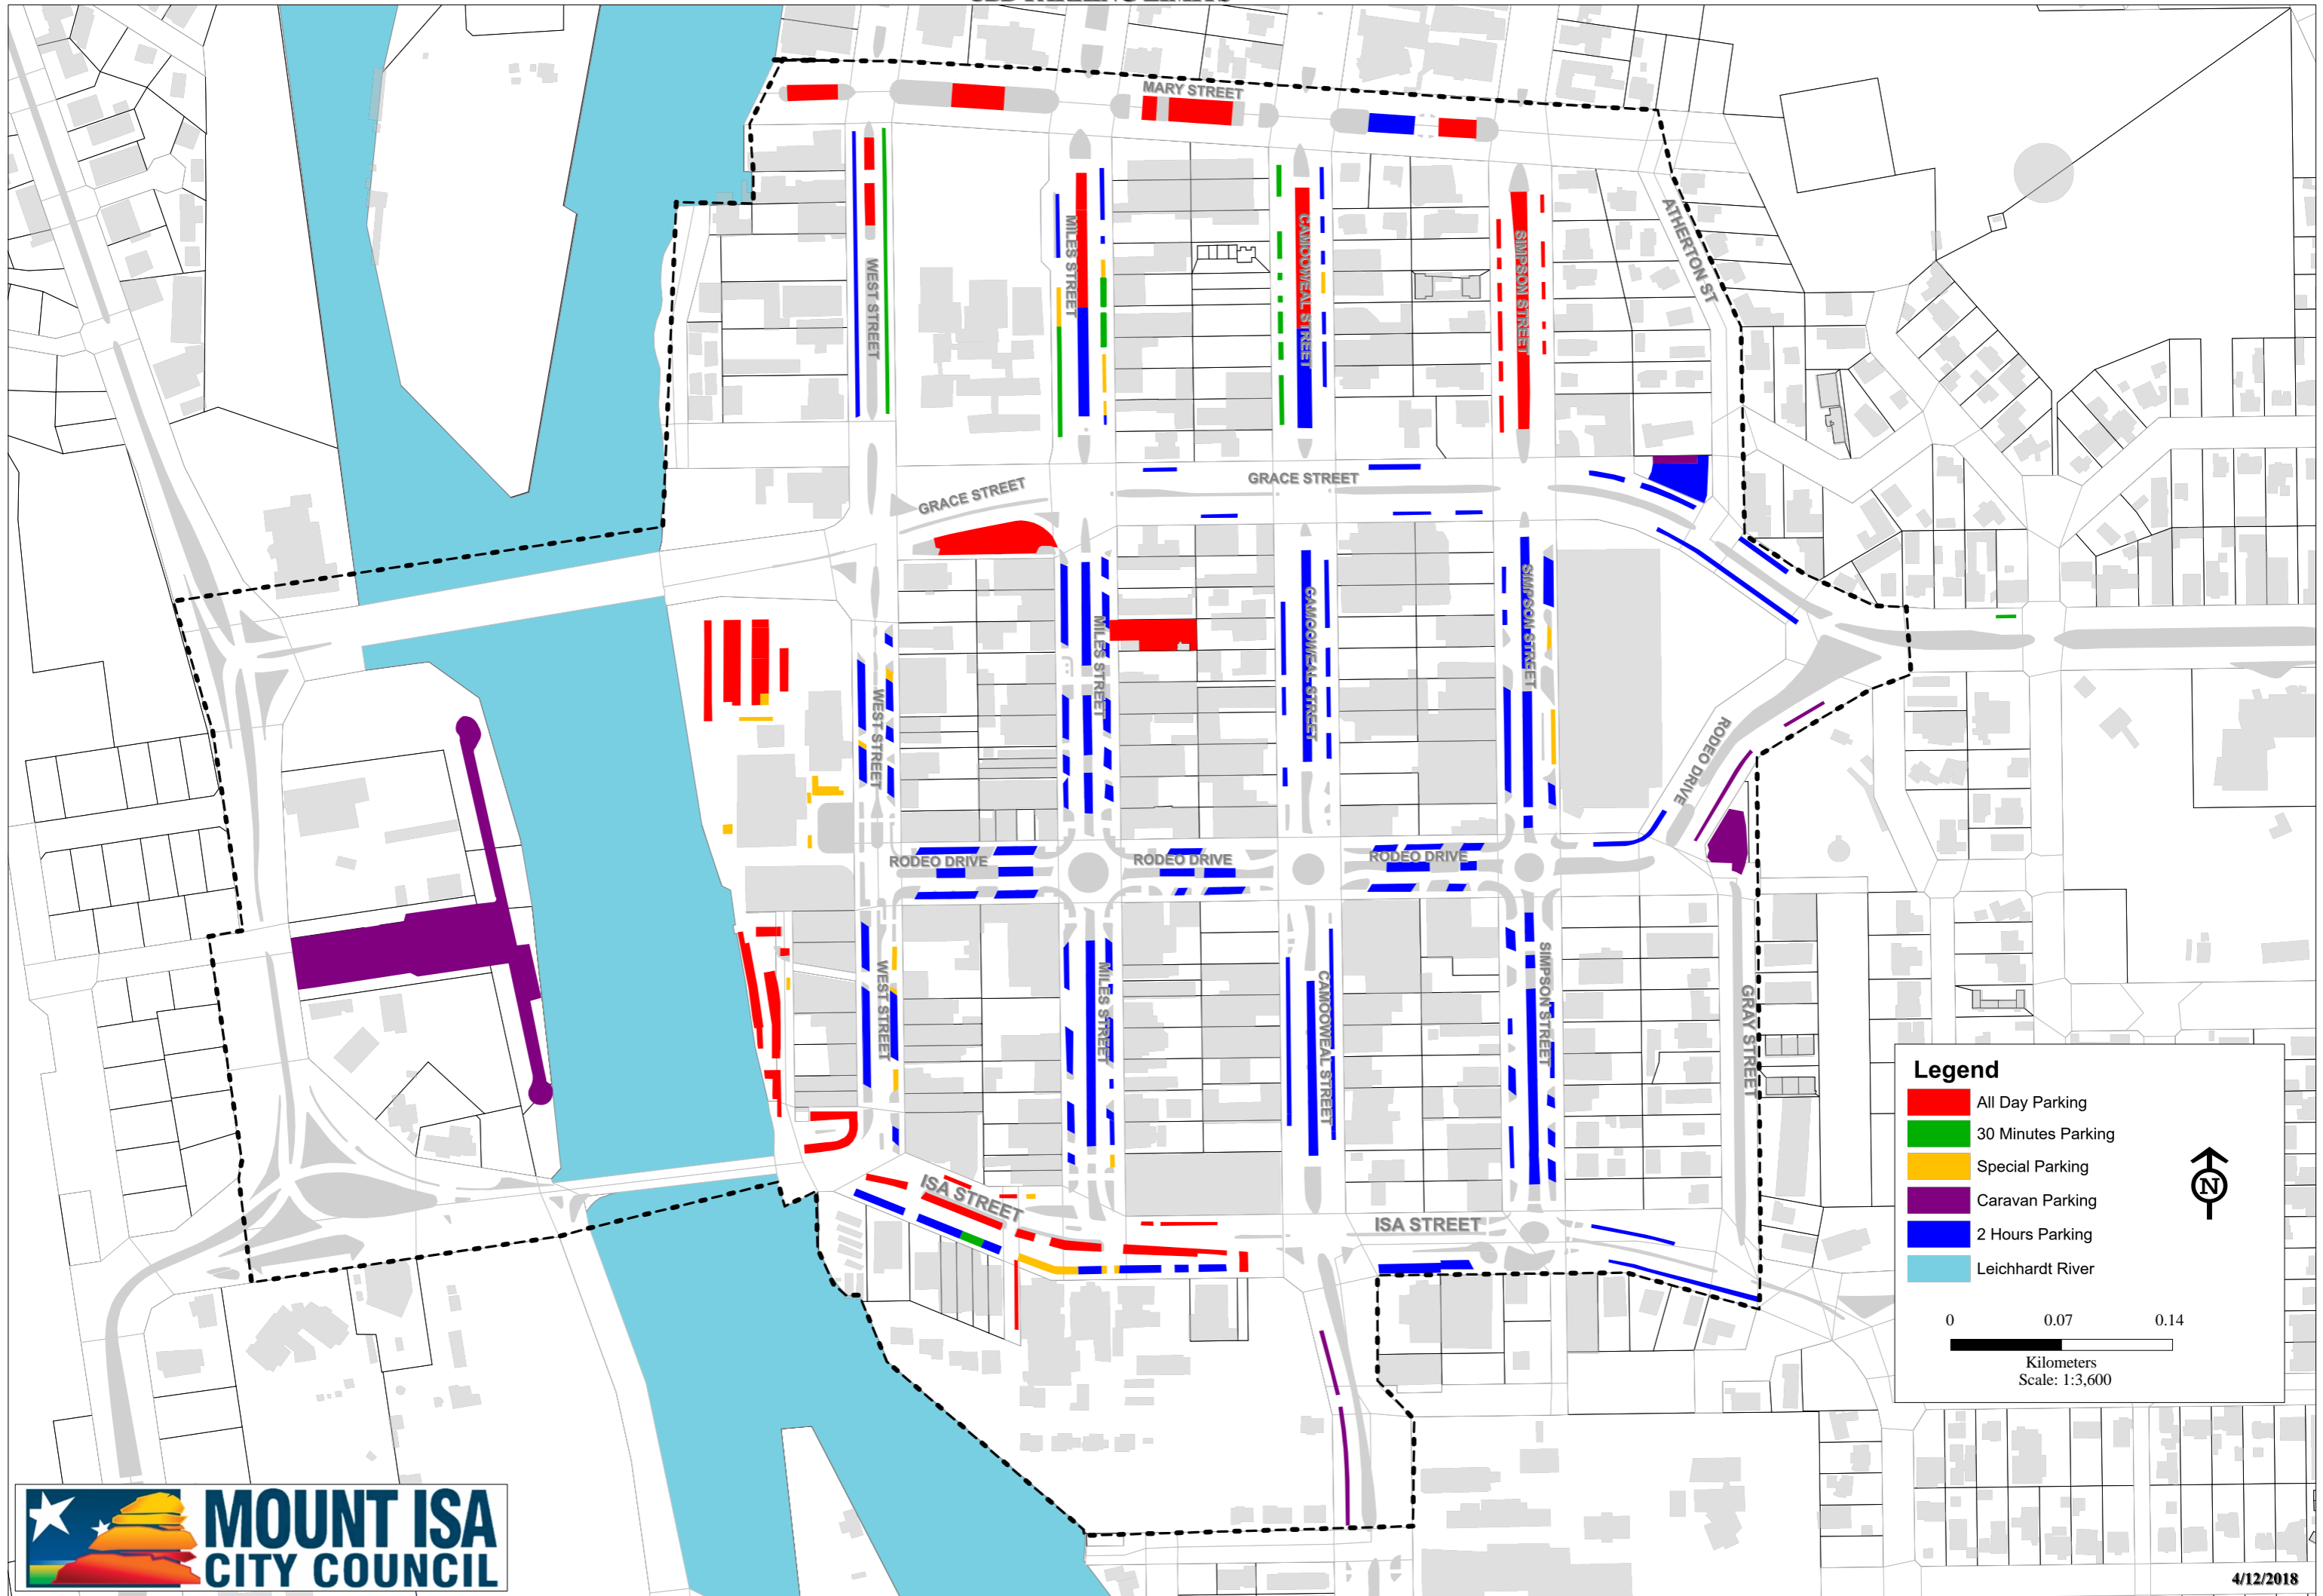

CBD PARKING LIMITS

Legend

- All Day Parking
- 30 Minutes Parking
- Special Parking
- Caravan Parking
- 2 Hours Parking
- Leichhardt River

0 0.07 0.14
Kilometers
Scale: 1:3,600