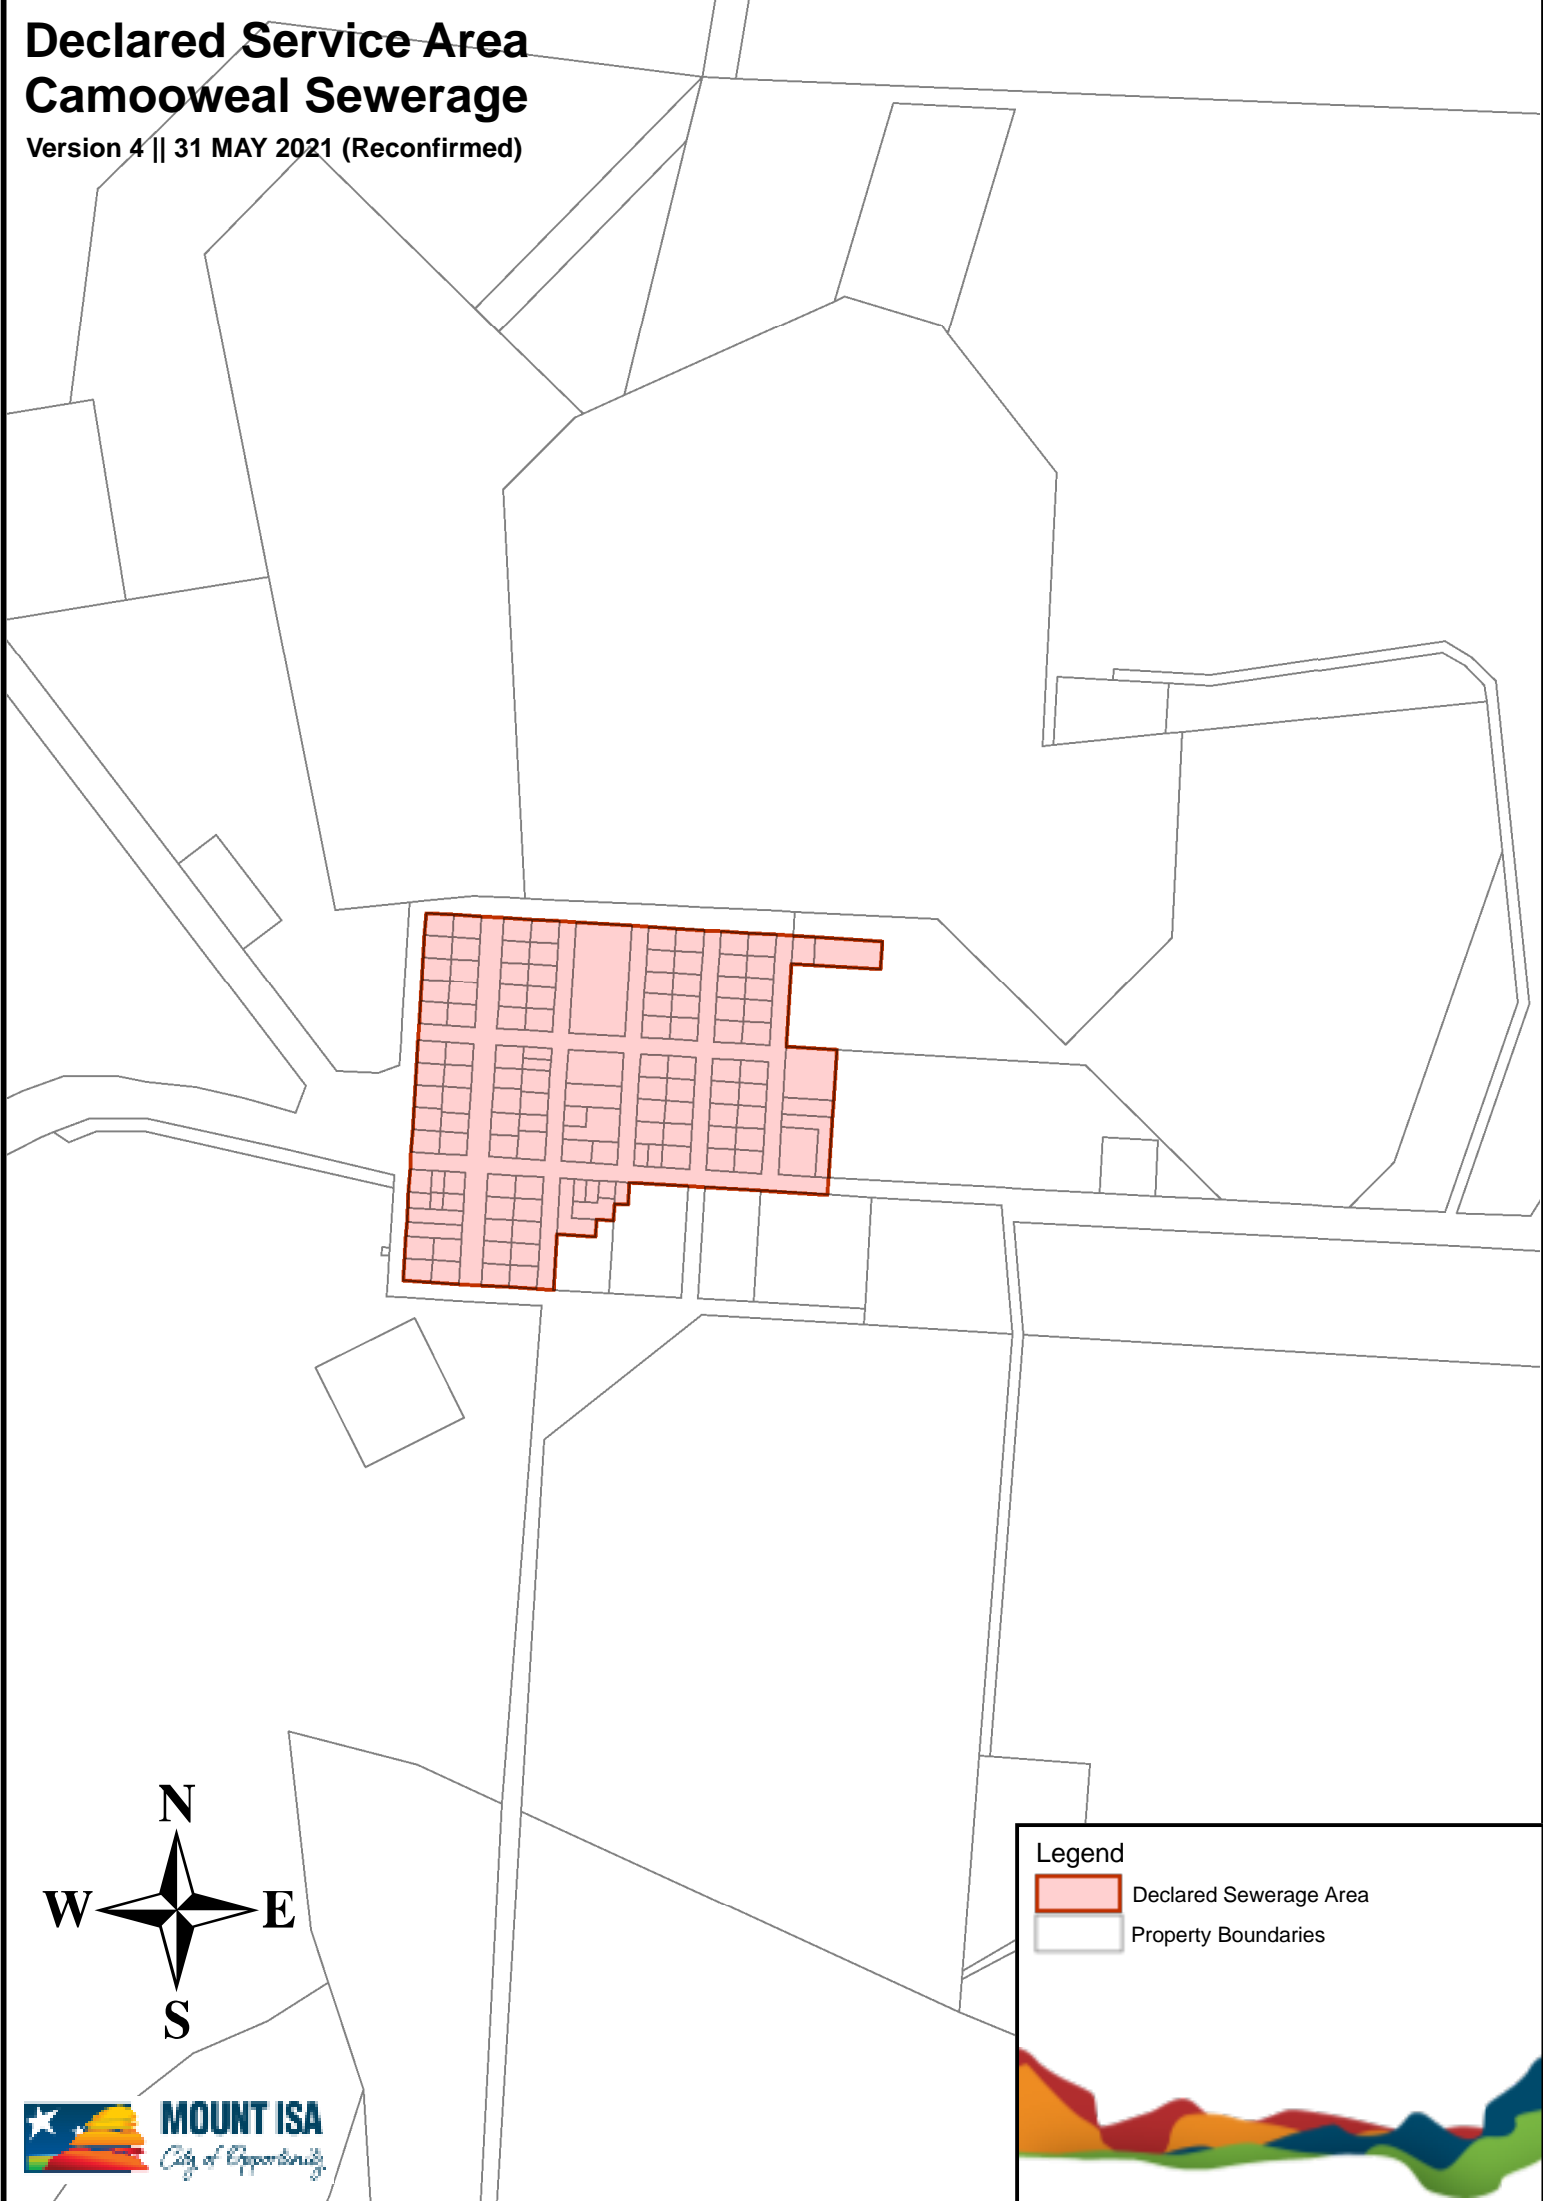

# Declared Service Area Camooweal Sewerage

Version 4 || 31 MAY 2021 (Reconfirmed)

**Legend**

-  Declared Sewerage Area
-  Property Boundaries