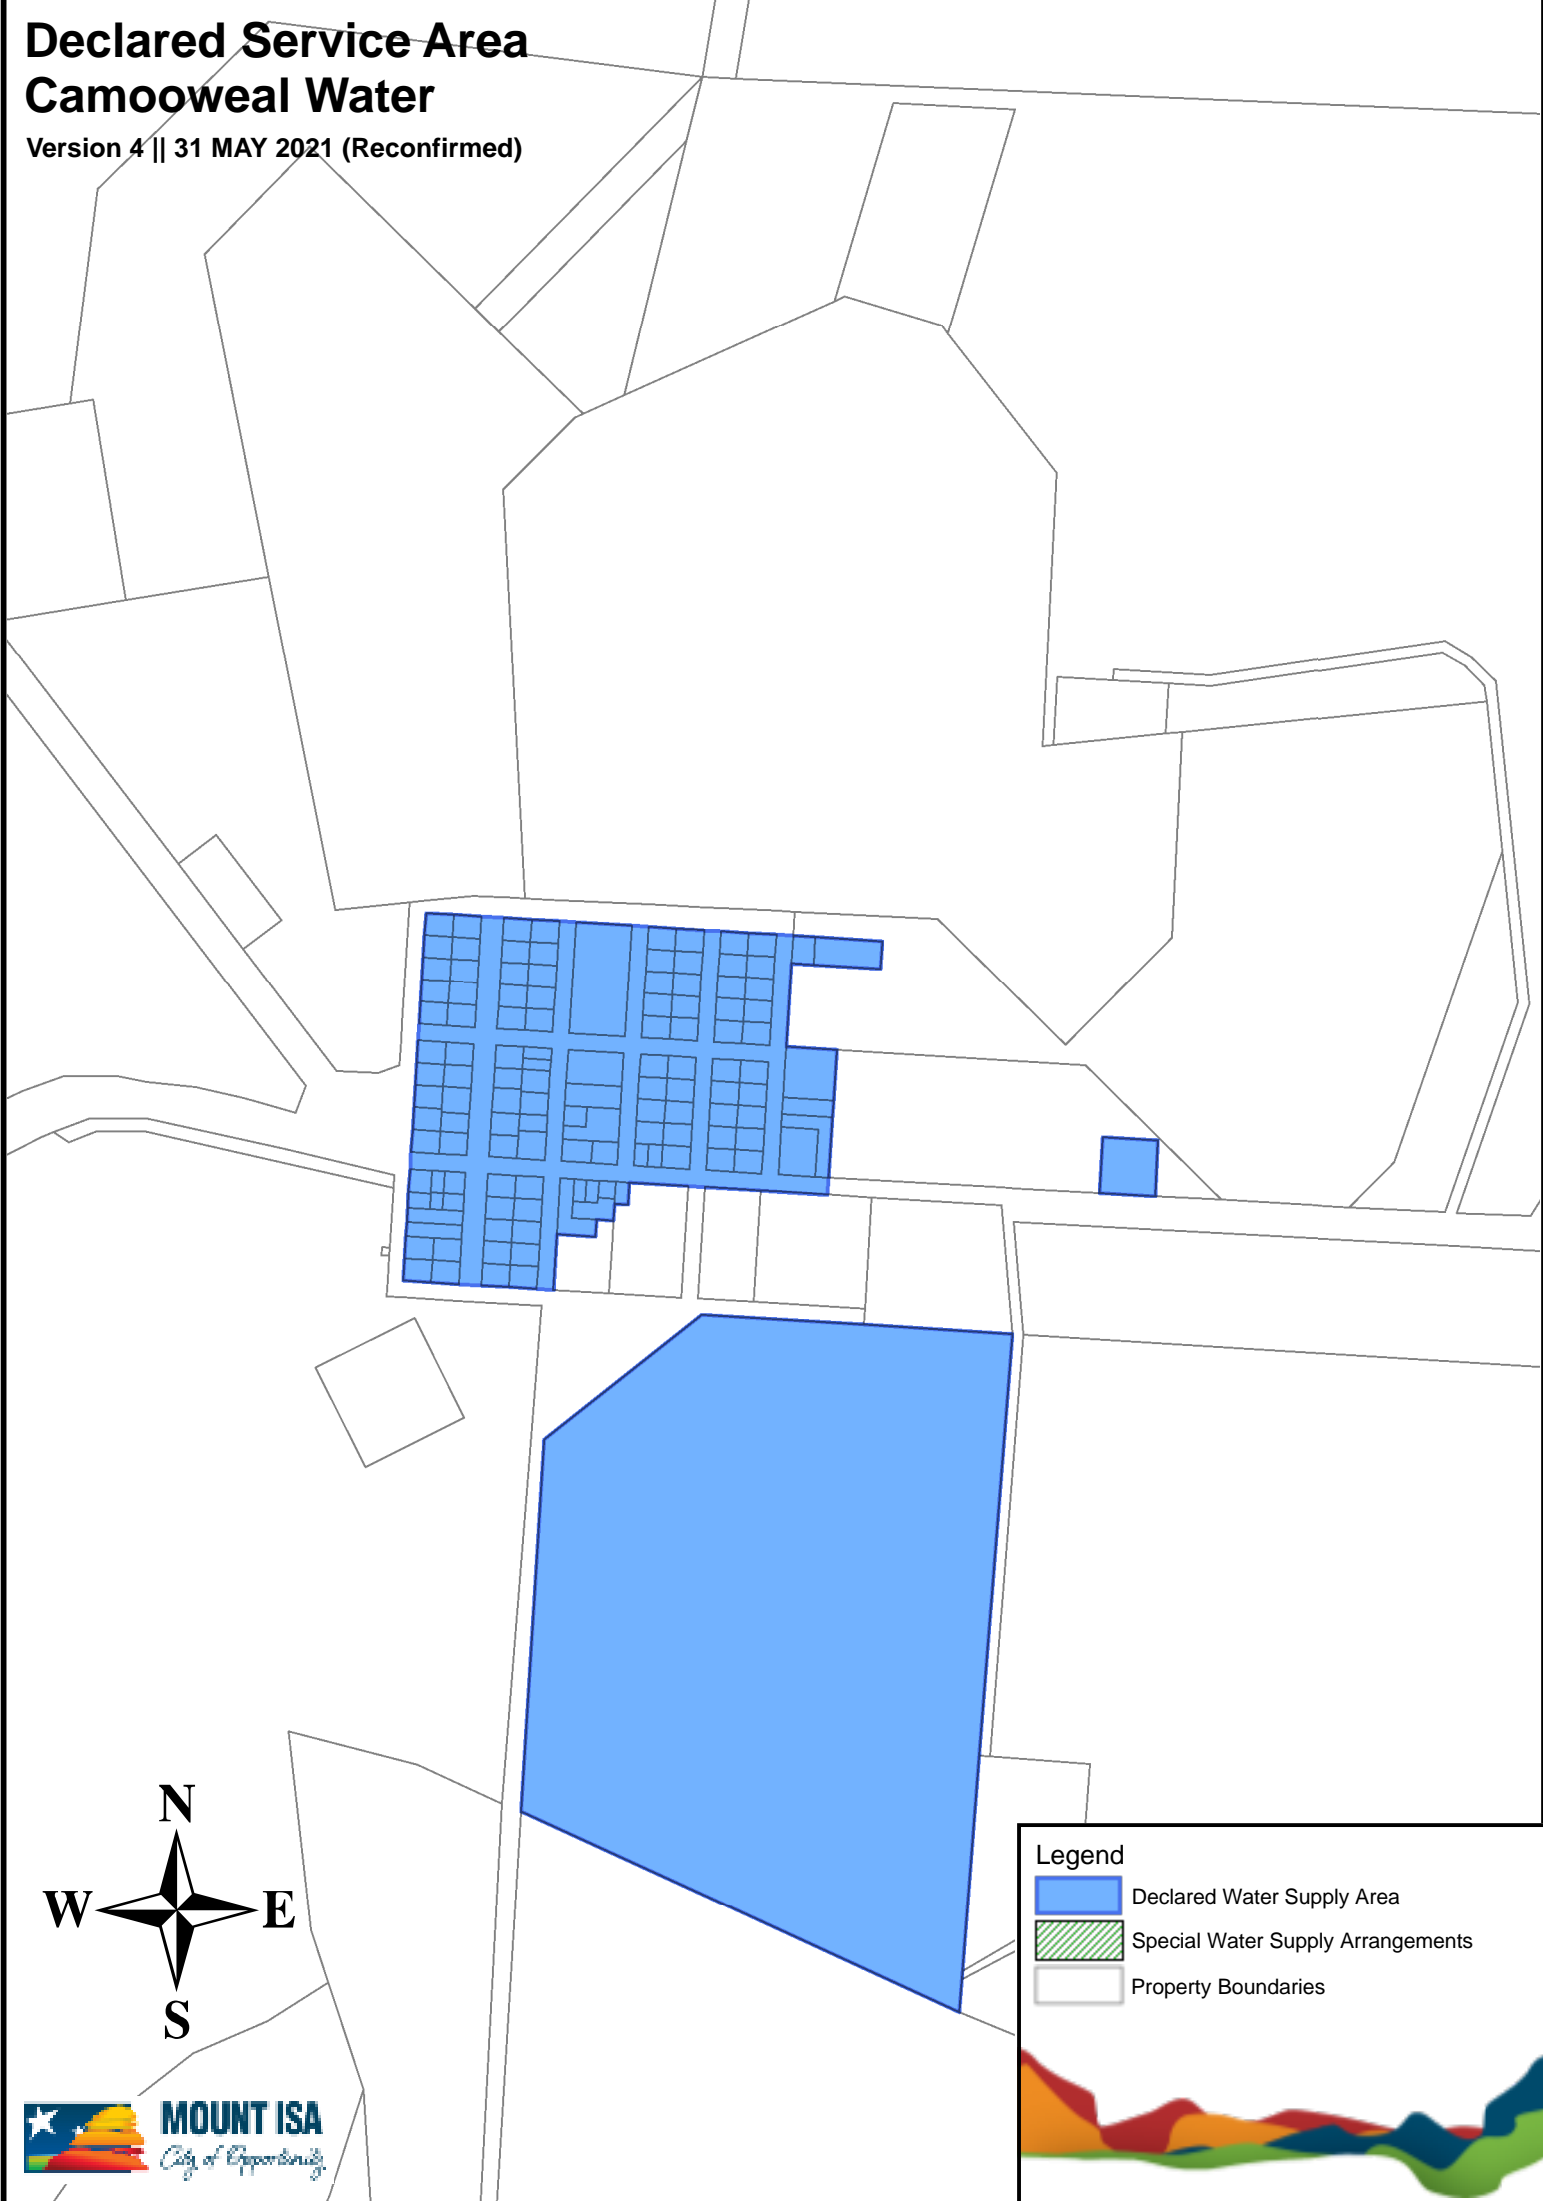

Declared Service Area Camooweal Water

Version 4 || 31 MAY 2021 (Reconfirmed)

Legend

-  Declared Water Supply Area
-  Special Water Supply Arrangements
-  Property Boundaries