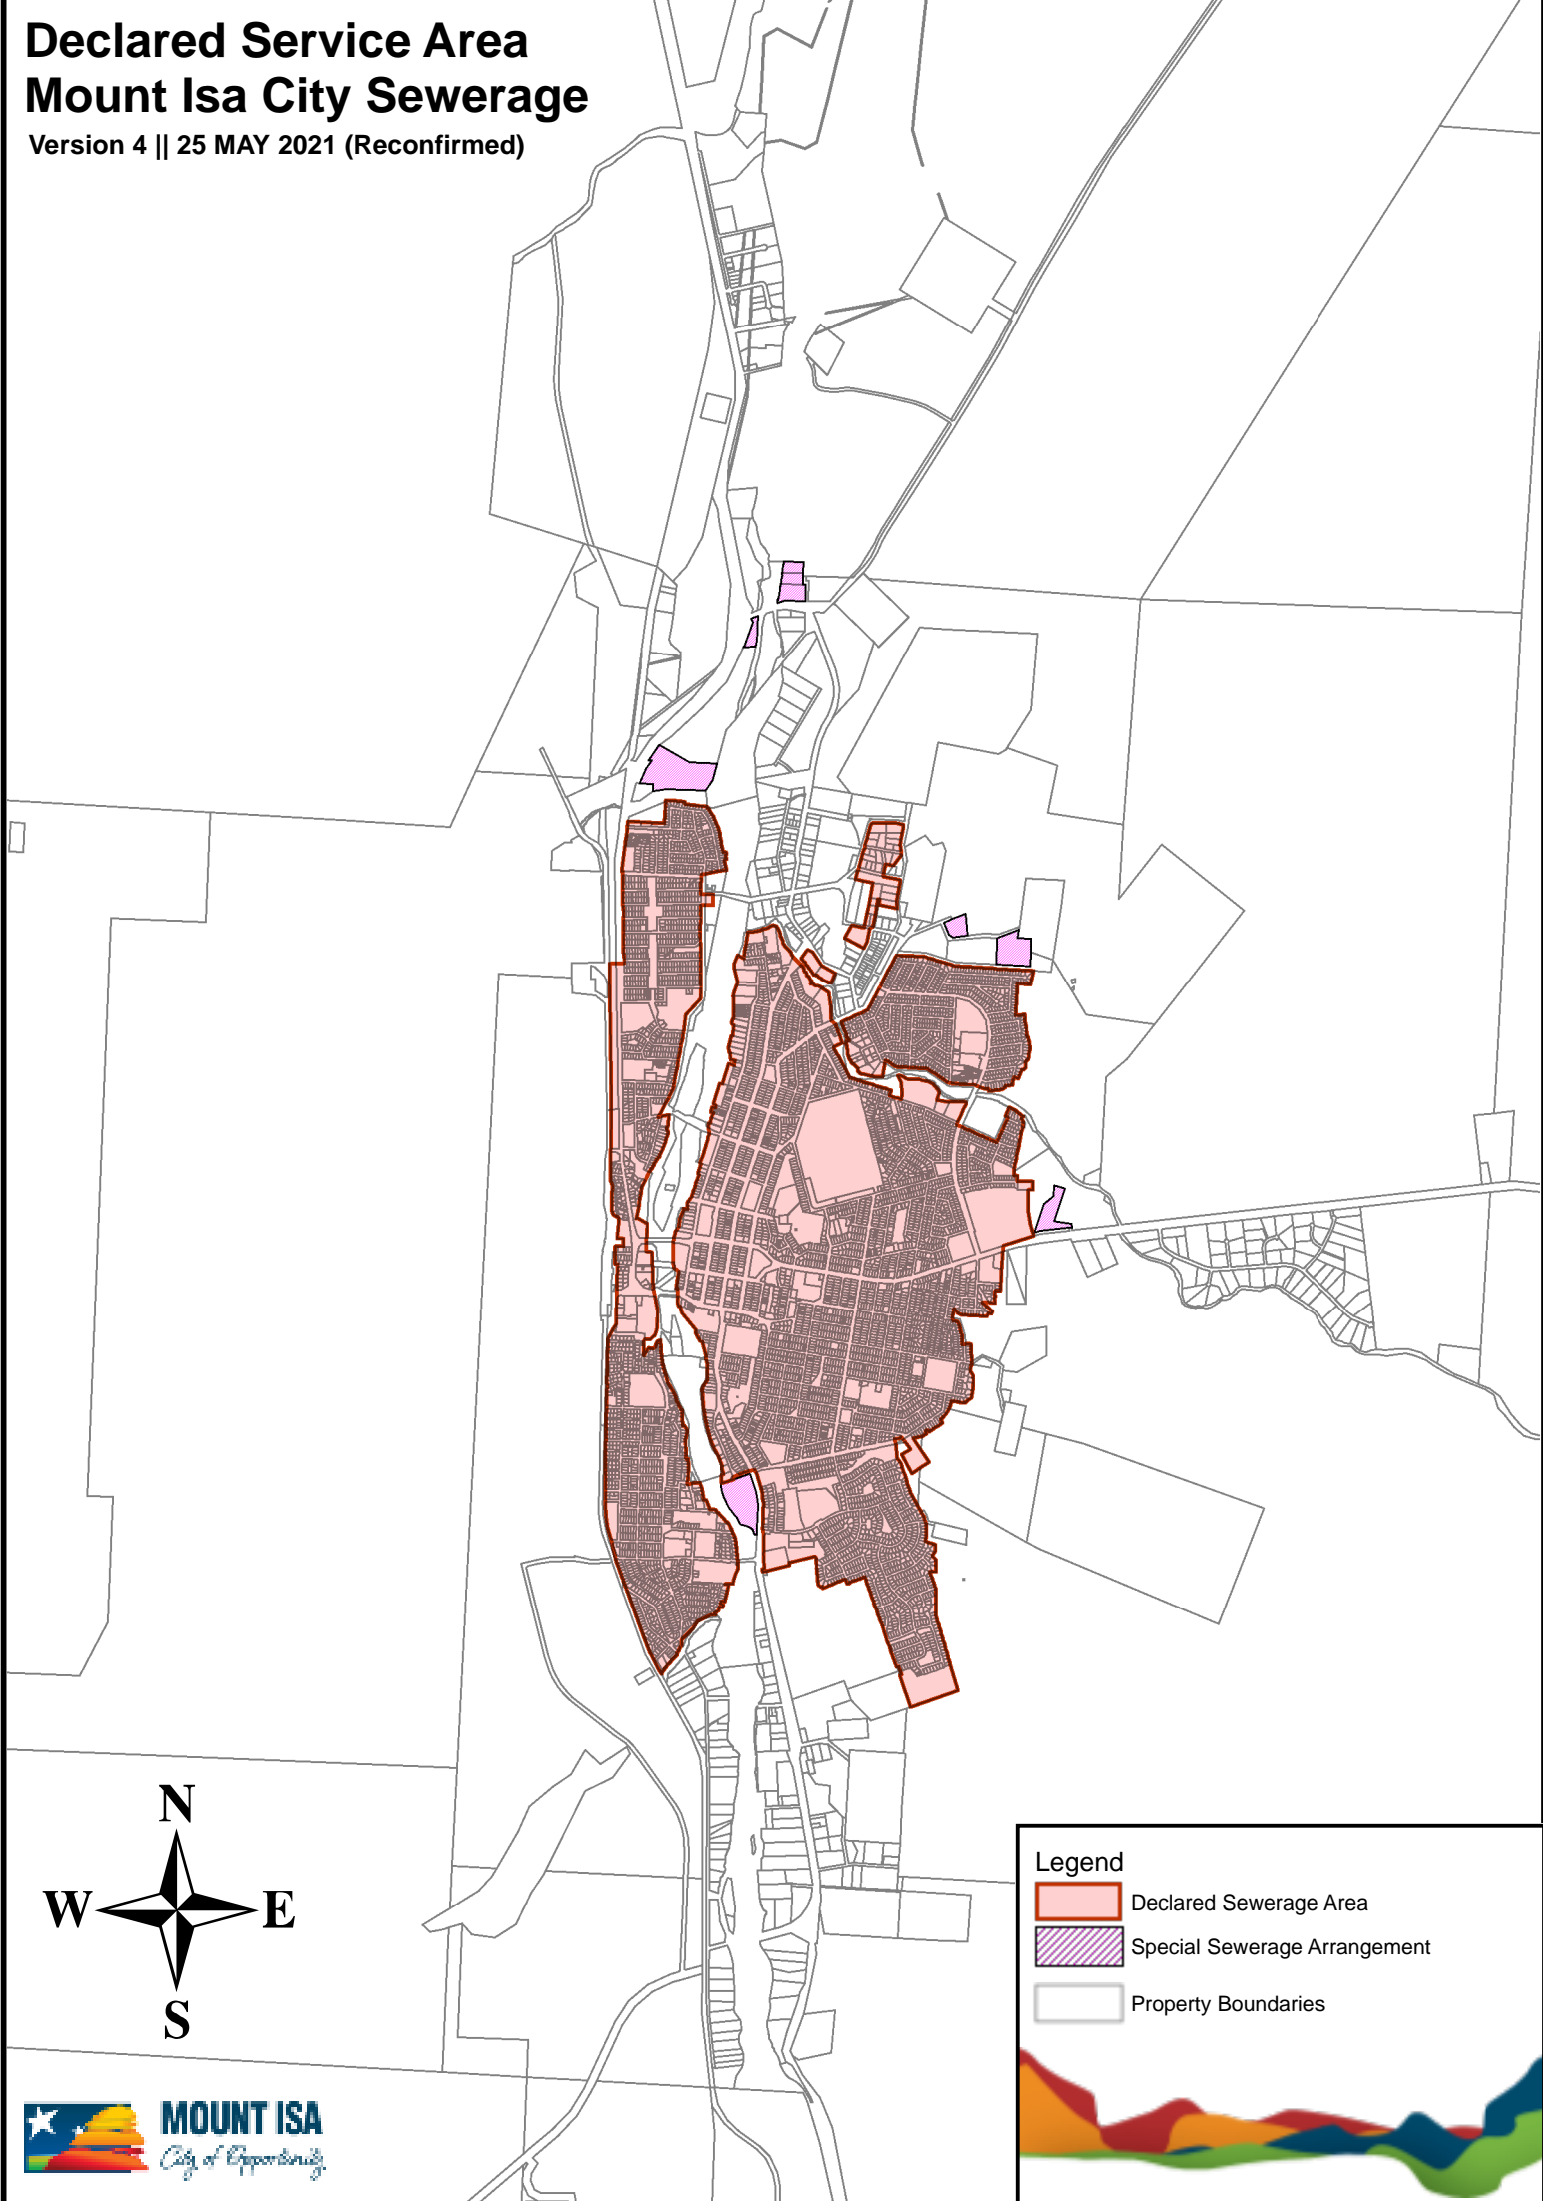

# Declared Service Area Mount Isa City Sewerage

Version 4 || 25 MAY 2021 (Reconfirmed)

## Legend

-  Declared Sewerage Area
-  Special Sewerage Arrangement
-  Property Boundaries